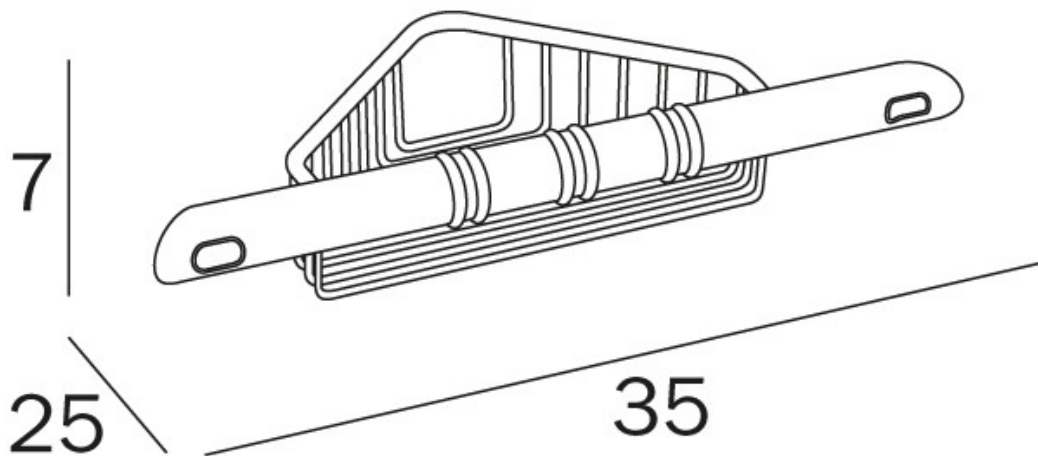

**HOTELLERIE
CORNER FOOT REST c/w
BASKET**
(Chrome - A0462)

Proudly imported and distributed by
Gro Agencies Pty Ltd
Unit 2 / 37 Howe St, Osborne Park, WA, 6017
P 08 9446 3288 E info@groagencies.com.au W www.groagencies.com.au